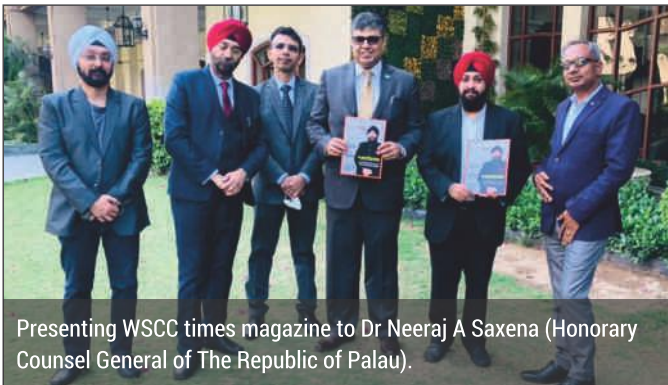

WSSC ITW members having 1 to 1 Discussion for Trade opportunities